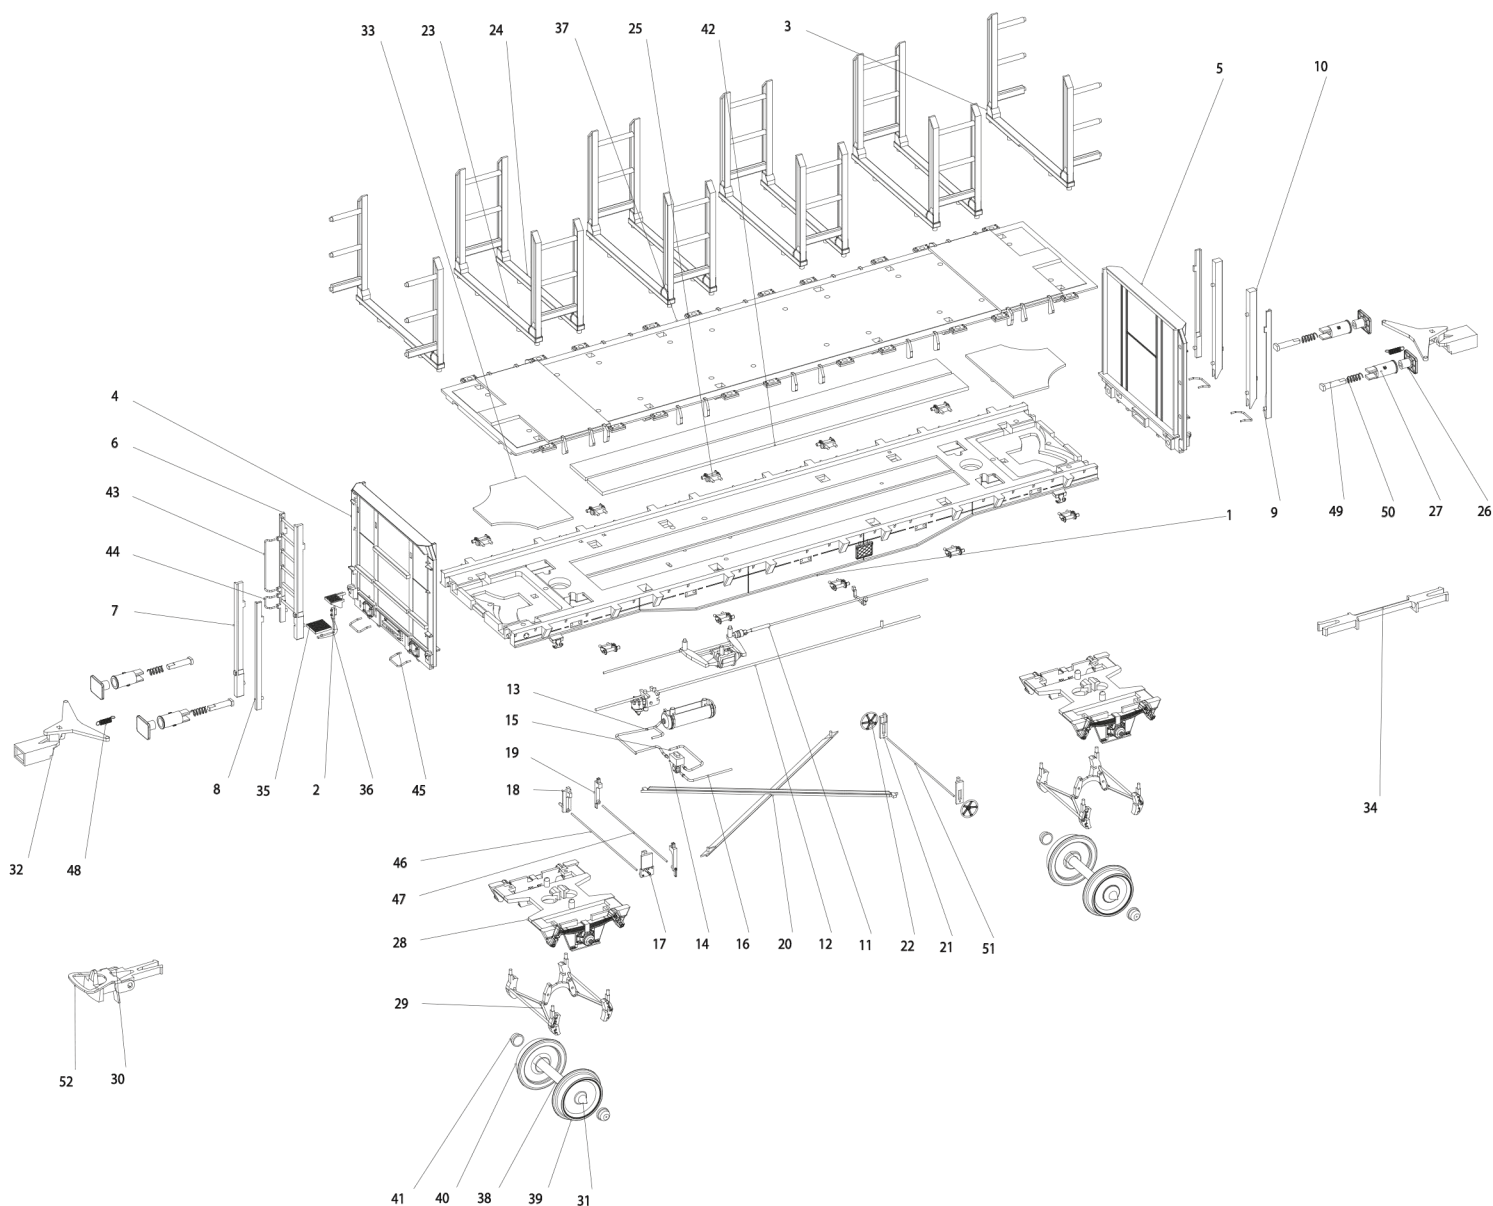

# Laaps type L42 V1 Spare Part Diagram